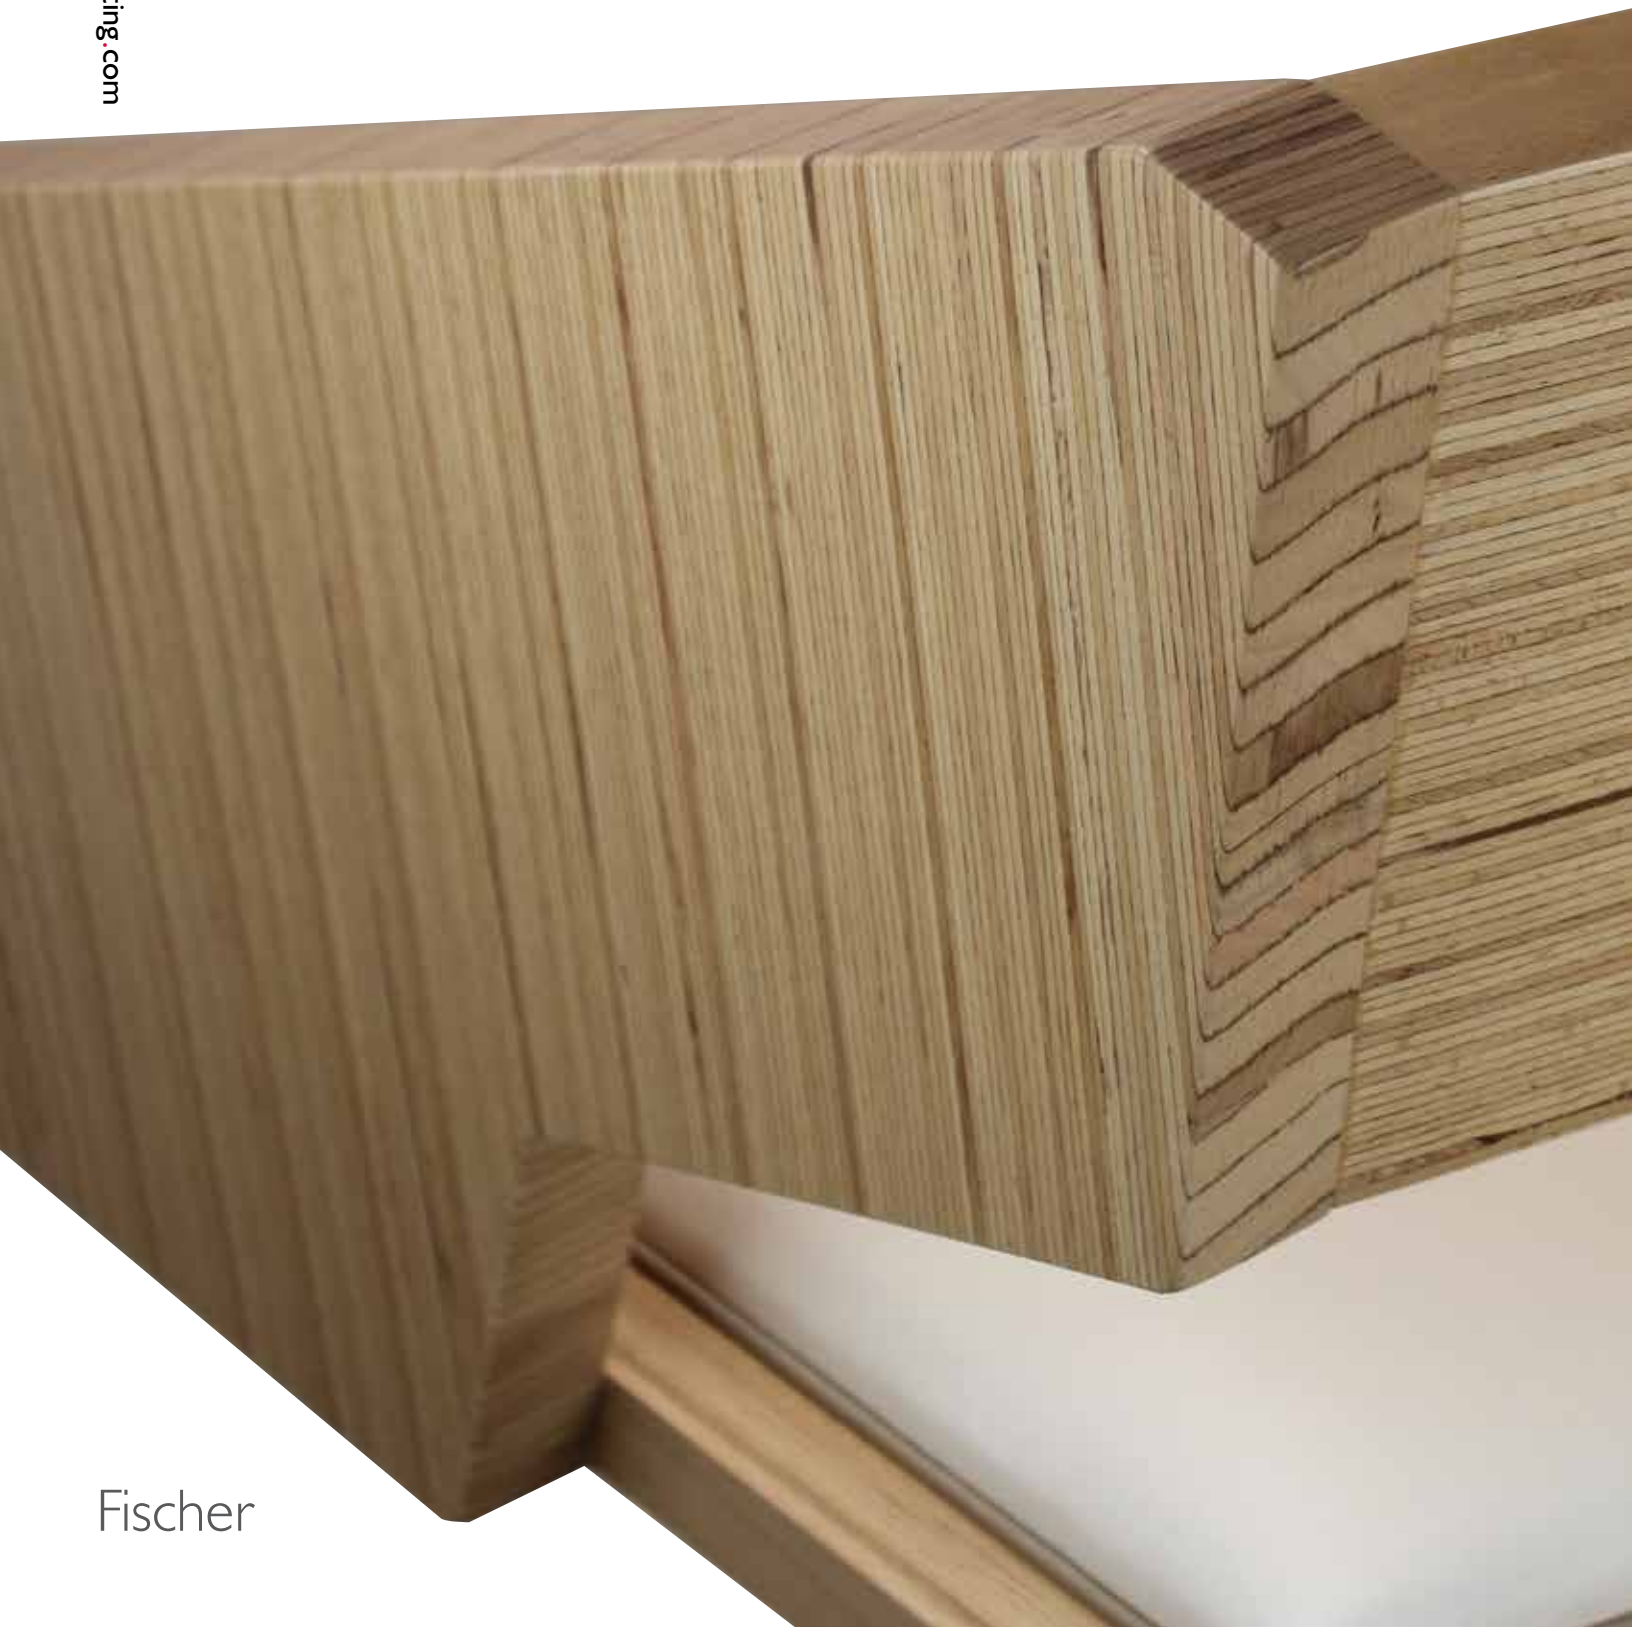

simplicity  
seating

540.427.7861 | [www.simplicityseating.com](http://www.simplicityseating.com)

Fischer

Fischer

#80058

Height: 30"

Width: 26.25"

Depth: 23"

Seat Height: 18.75"

Seat Depth: 17.5"

simplicity  
seating 

540.427.7861 [www.simplicityseating.com](http://www.simplicityseating.com)

Fischer

#80058

Height: 30"

Width: 26.25"

Depth: 23"

Seat Height: 18.75"

Seat Depth: 17.5"

simplicity  
seating 

540.427.7861 [www.simplicityseating.com](http://www.simplicityseating.com)